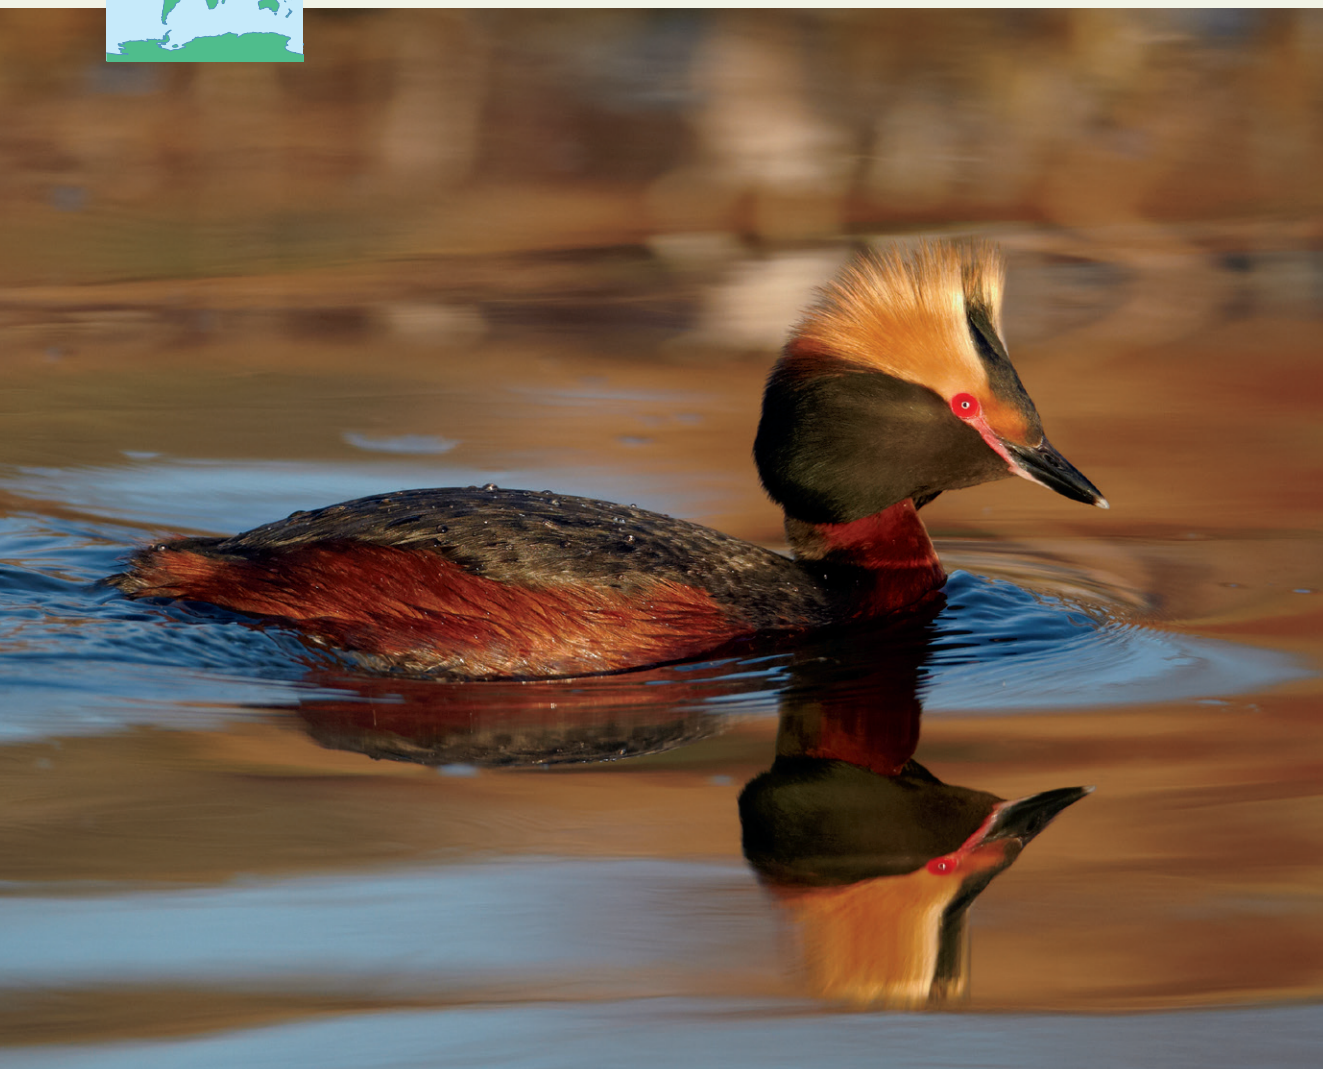

Horned Grebe (*Podiceps auritus*)

Size: Body length, 31 - 38 cm; wing length, 13.1 - 15.8 cm **Weight:** 300 - 515 g **Habitat:** High northern latitudes; breeds in small, shallow fresh water bodies or inlets **Surviving number:** Estimated at 239,000 - 583,000

Photographed by Markus Varesvuo

WILDLIFE AS CANON SEES IT

Dance master. The horned grebe uses complex behavioral displays during courting and aggression, with choreography ranging from a "penguin dance" to swimming side by side in a hunched posture while trilling in duet. The grebe is also graceful in its foot-assisted takeoffs, which make it look as if it's running on water. But a multitude of dangers are

catching up to it, including human disturbance at breeding sites, fluctuating water levels, introduced predators and toxic chemicals. Will the dance continue?

As Canon sees it, images have the power to raise awareness of the threats facing endangered species and the natural environment, helping us make the world a better place.