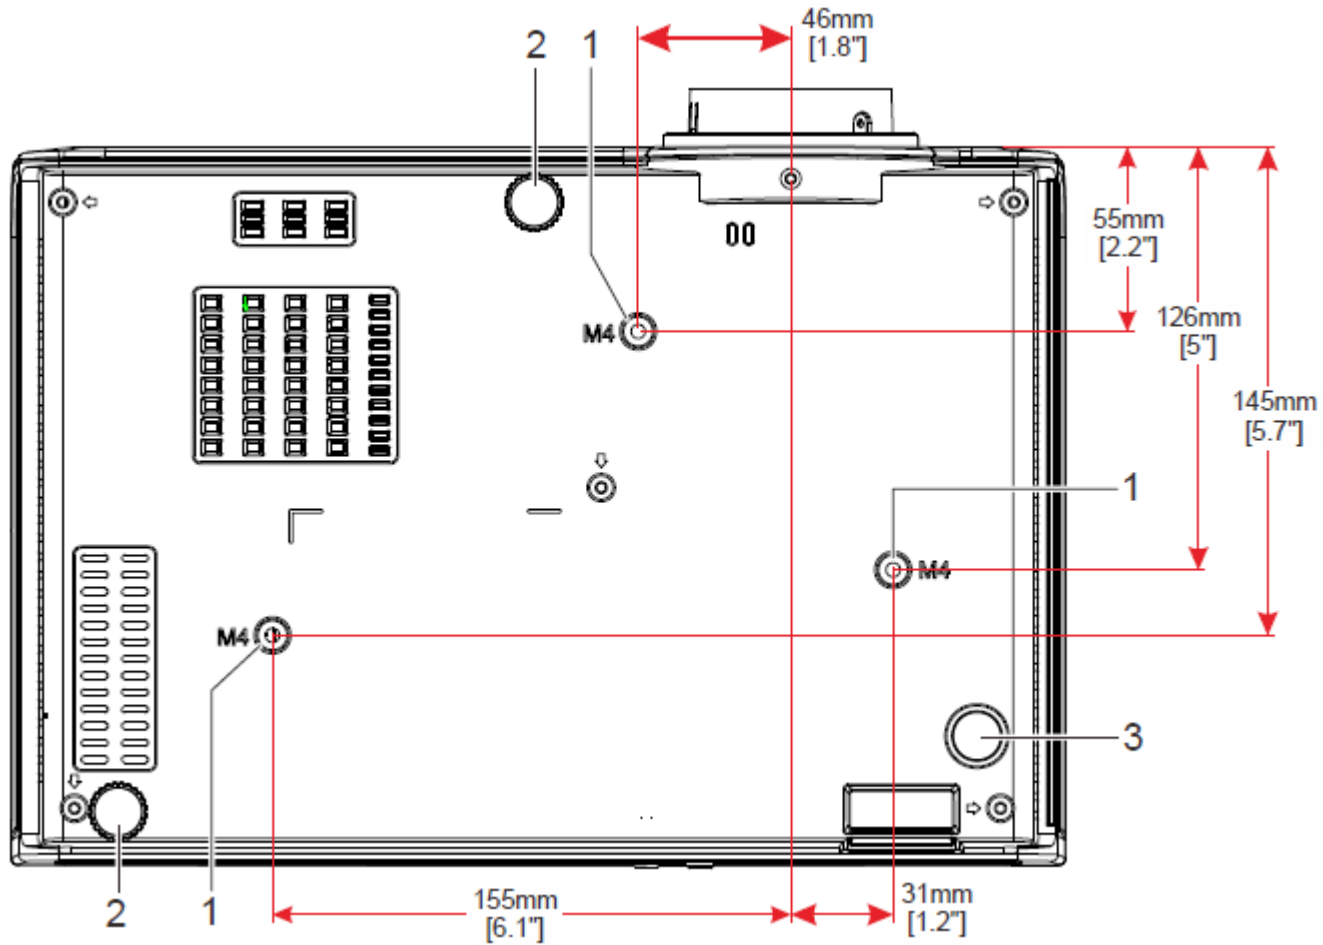

Canon

LV-HD420

LV-X420

- 1 Ceiling support holes
- 2 Adjustable feet
- 3 Fixed feet