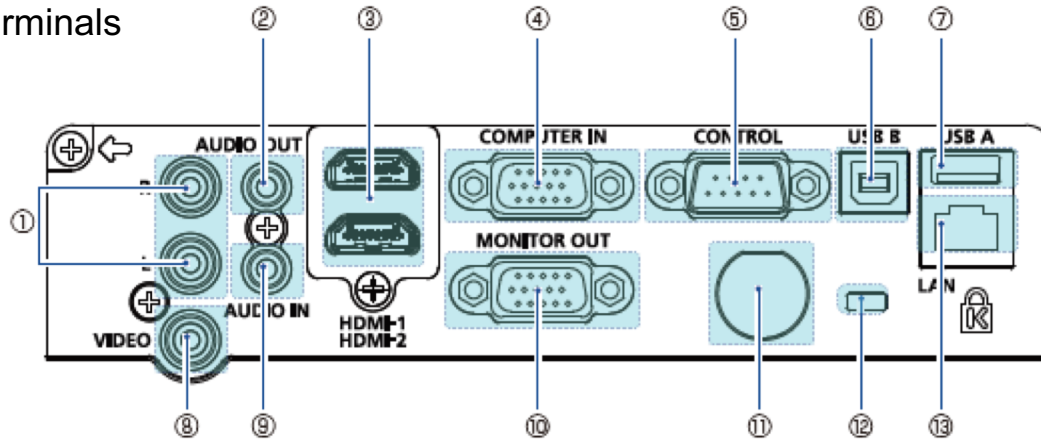

Terminals

Canon

- (1) Audio Input Terminal(L/R)
- (2) Audio Output Terminal
- (3) HDMI Terminal
- (4) Computer Input Terminal
- (5) Control Terminal
- (6) USB B terminal
- (7) USB A terminal
- (8) Video input terminal
- (9) Audio Input Terminal
- (1 0) Video input terminal
- (1 1) Remote control receiver
- (1 2) Anti-theft lock hole
- (1 3) LAN port

LV-WU360
LV-WX370
LV-X350