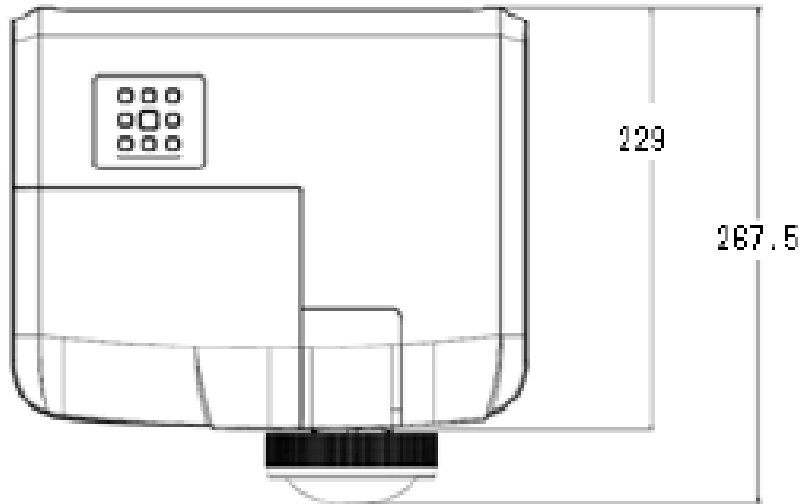

LV-WX300
LV-X300
LV-S300

**Lens center: 96 mm from the left side ("front" is the side where lens is attached.)
68.7 mm from the installed surface**

LV-WX300ST
LV-X300ST

Lens center: 96 mm from the left side ("front" is the side where lens is attached.)
68.7 mm from the installed surface