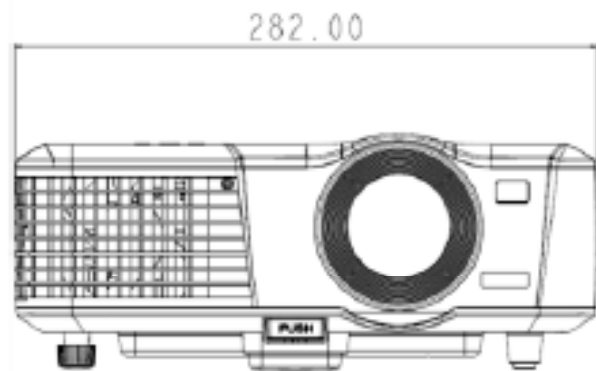

LV-WX300
LV-X300
LV-S300

**Lens center: 96 mm from the left side ("front" is the side where lens is attached.)
68.7 mm from the installed surface**

LV-WX300ST
LV-X300ST

Lens center: 96 mm from the left side ("front" is the side where lens is attached.)
68.7 mm from the installed surface