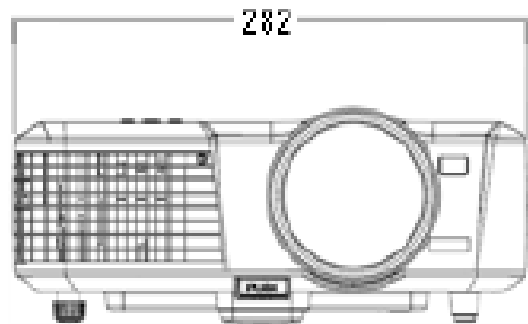

LV-WX300
LV-X300
LV-S300

**Lens center: 96 mm from the left side ("front" is the side where lens is attached.)
68.7 mm from the installed surface**

LV-WX300ST
LV-X300ST

Lens center: 96 mm from the left side ("front" is the side where lens is attached.)
68.7 mm from the installed surface