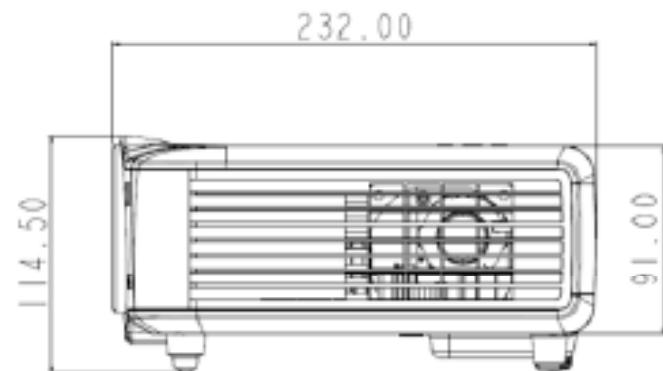

LV-WX300
LV-X300
LV-S300

**Lens center: 96 mm from the left side ("front" is the side where lens is attached.)
68.7 mm from the installed surface**

LV-WX300ST
LV-X300ST

Lens center: 96 mm from the left side ("front" is the side where lens is attached.)
68.7 mm from the installed surface