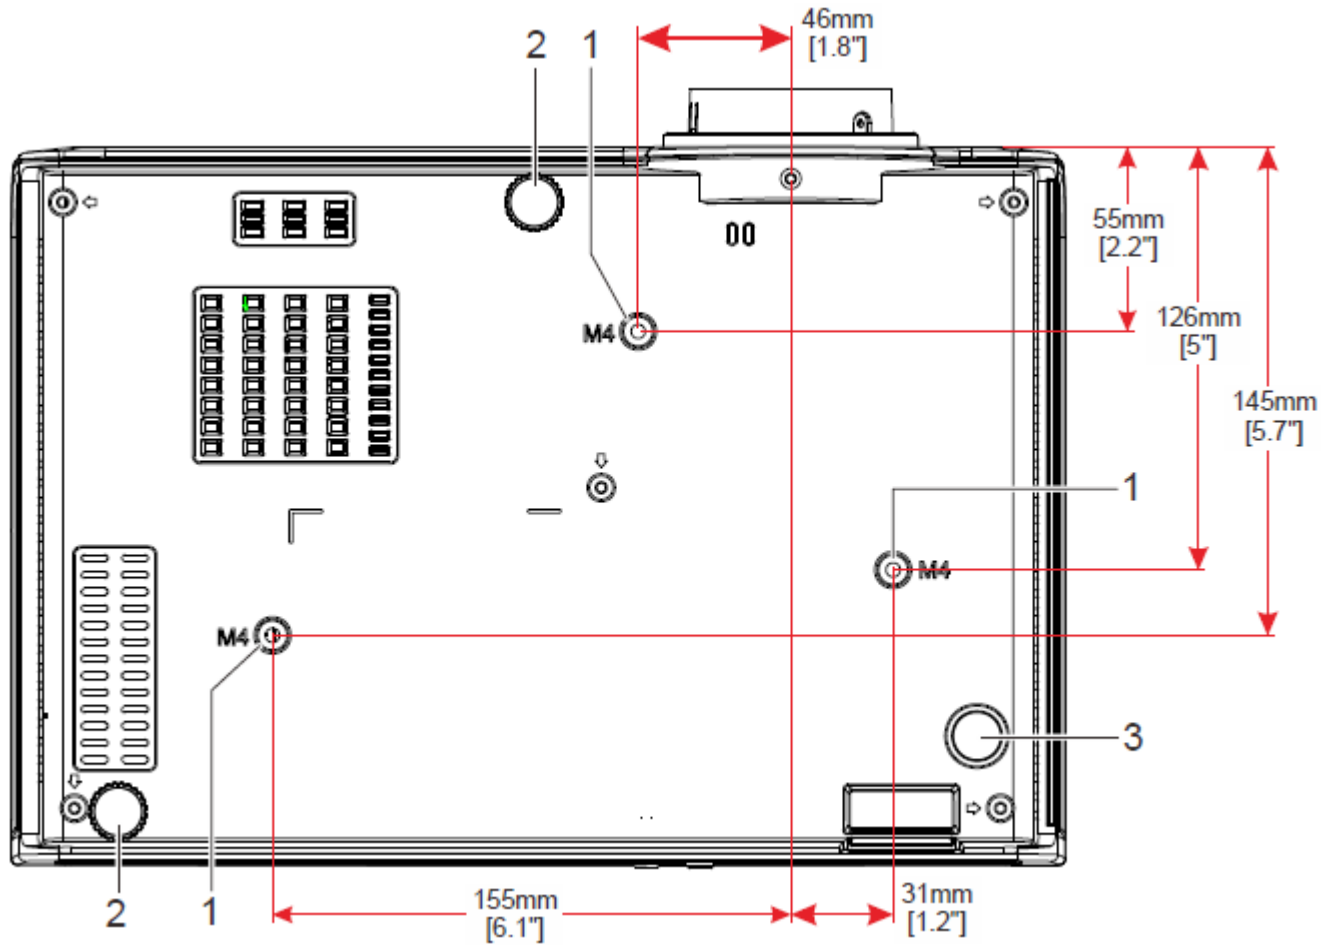

Canon

LV-HD420

LV-X420

- 1 Ceiling support holes
- 2 Adjustable feet
- 3 Fixed feet