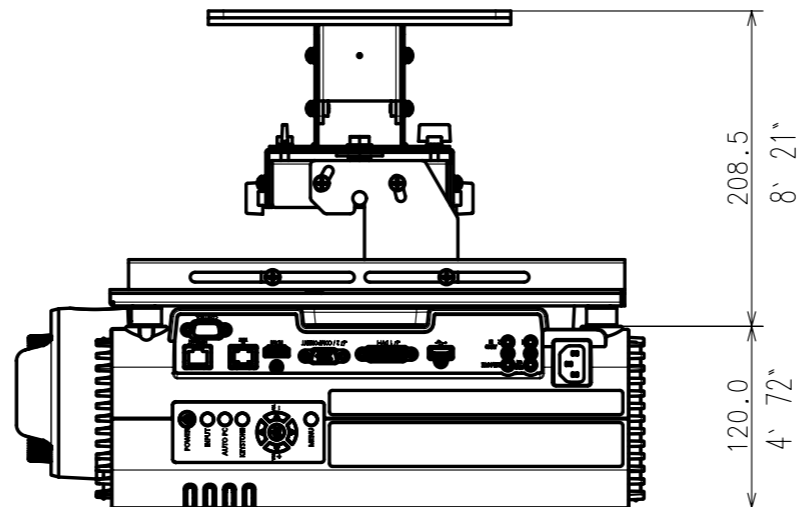

Ceiling Mount  
RS-CL16

WUX500ST