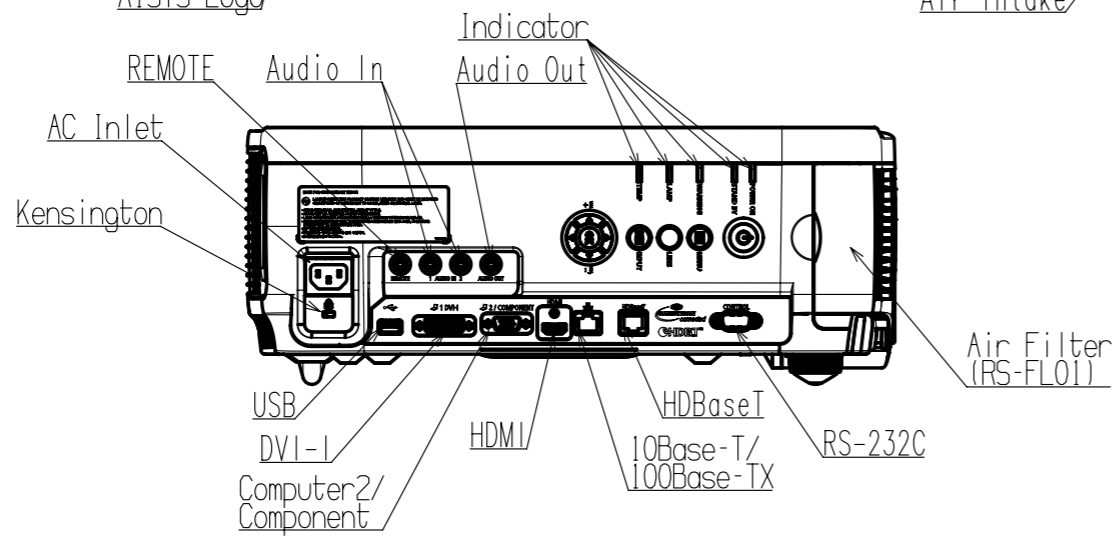

Model Name Plate
WUX6500

Ceiling Mount Nut
6-M4 Depth:8mm

WUX6500