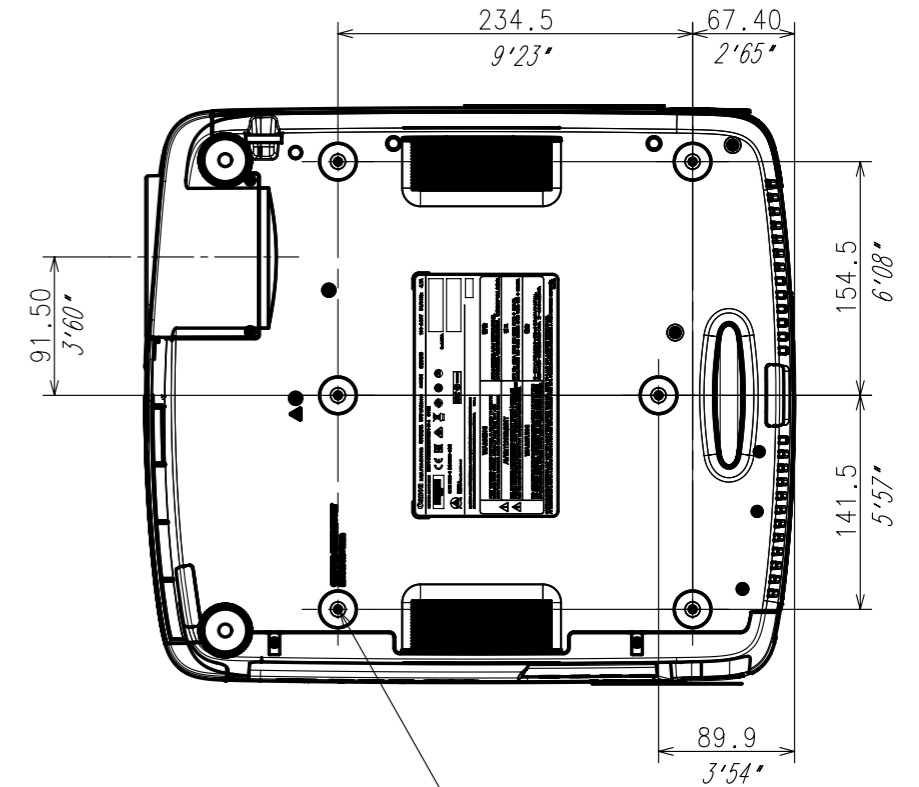

Model Name Plate
WUX6500

Ceiling Mount Nut
6-M4 Depth:8mm

WUX6500