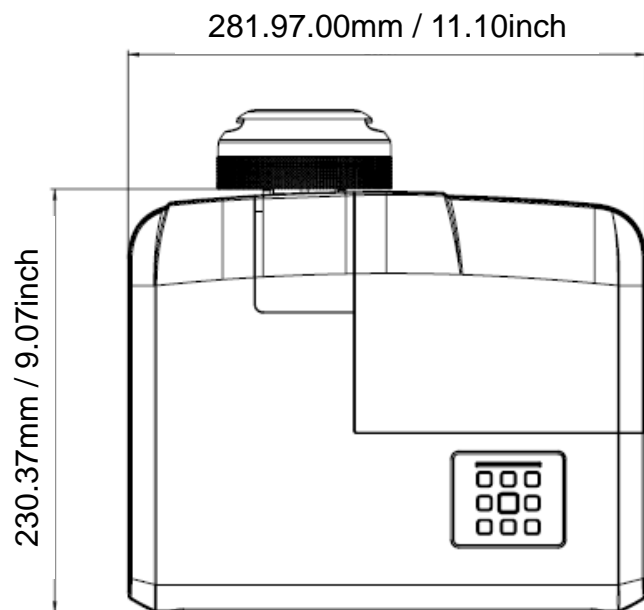

# LV-WX310ST LV-X310ST

Lens center: 96 mm from the left side ("front" is the side where lens is attached.)  
68.7 mm from the installed surface