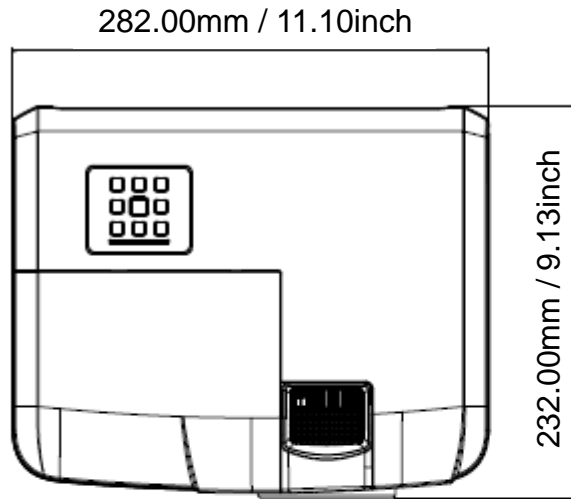

Canon

LV-WX320 LV-X320

**Lens center: 96 mm from the left side ("front" is the side where lens is attached.)
68.7 mm from the installed surface**