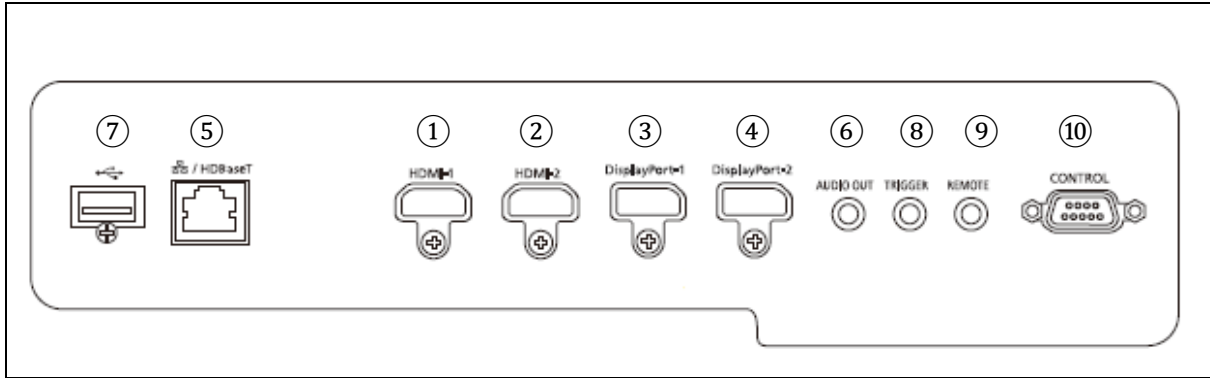

Mini jack(2)

Wired remote connection

Mini jack(3)

DC 12 V (maximum 0.35 A)

Dsub9

RS-232 connection

User command
Firmware version up (*1)

6.Mechanics	
Lens shift	
Driven method	Electric powered
Amount of lens shift	Varies depending on the projection lens
Lens mount	Spigot type
Adjustable feet	Four locations on the bottom, detachable Extension length: 14.6 mm, maximum angle of inclination: $\pm 1.8^\circ$ The screw holes in the projector are also used to install suspension fittings.
Dimensions	W: 480 mm, H: 196 mm, D: 545 mm W: 480 mm, H: 175 mm, D: 545 mm (not including protrusion)
Weight	Approx. 19 kg
Noise level	38/33/29 dB (Normal / Quiet 1/ Quiet 2) ** Changed with the light source mode setting
7.Others	
Infra-red receiver	One in the front and one in the back
Built-in speaker	Not provided
Power supply	AC100 - 240 V, 50/60 Hz
Power consumption	(TBD)625W ** Changed according to the settings of the light source function
Standby power	1.6 - 0.25 W ** Changed with the network and other settings
Operation environment	0°C - 45°C , 20%RH - 85%RH
Storage environment	-20°C - 60°C

■ Outline Drawings

Dimensions	W: 480 mm, H: 196 mm, D: 545 mm (18.9 x 7.7 x 21.5 inch)
Lens center	240 mm from the left side (*1) 102 mm from the installed surface
Weight	Approx. 19 kg (41.9 lbs)

*1: The panel that a lens is mounted on is considered the front panel.
(The figure above shows the top, front, and left views.)

	Terminal	Signal
Image input	① HDMI(1)	Digital PC / Digital video
	② HDMI(2)	Digital PC / Digital video
	③ DisplayPort(1)	Digital PC / Digital video
	④ DisplayPort(2)	Digital PC / Digital video
	⑤ RJ-45	HDBaseT/network
Audio output	⑥ Mini jack	Stereo audio
Control	⑦ USB type A	USB connection
	⑧ Mini jack	DC 12 V (maximum 0.35 A)
	⑨ Mini jack	Wired remote control connection
	⑩ Dsub9	RS-232 connection