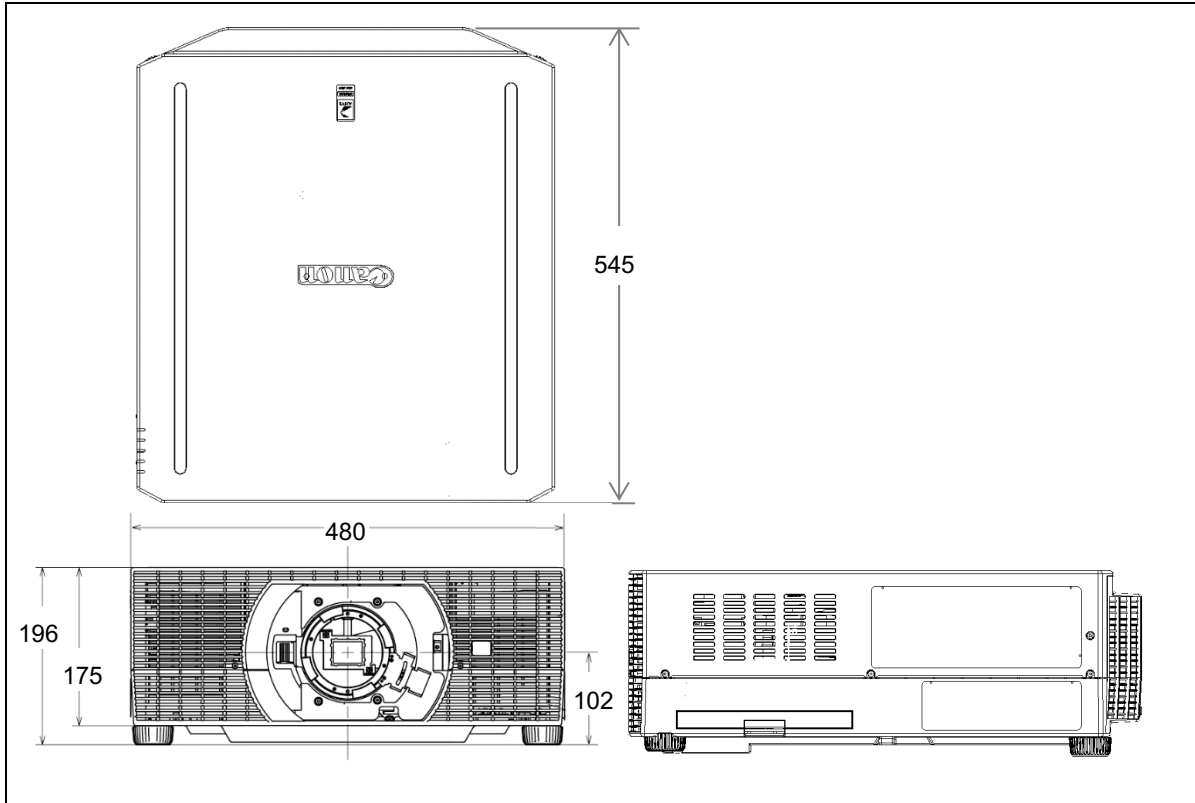

Mini jack(2)

Wired remote connection

Mini jack(3)

DC 12 V (maximum 0.35 A)

Dsub9

RS-232 connection

User command
Firmware version up (*1)

6.Mechanics	
Lens shift	
Driven method	Electric powered
Amount of lens shift	Varies depending on the projection lens
Lens mount	Spigot type
Adjustable feet	Four locations on the bottom, detachable Extension length: 14.6 mm, maximum angle of inclination: $\pm 1.8^\circ$ The screw holes in the projector are also used to install suspension fittings.
Dimensions	W: 480 mm, H: 196 mm, D: 545 mm W: 480 mm, H: 175 mm, D: 545 mm (not including protrusion)
Weight	Approx. 19 kg
Noise level	38/33/29 dB (Normal / Quiet 1/ Quiet 2) ** Changed with the light source mode setting
7.Others	
Infra-red receiver	One in the front and one in the back
Built-in speaker	Not provided
Power supply	AC100 - 240 V, 50/60 Hz
Power consumption	(TBD)625W ** Changed according to the settings of the light source function
Standby power	1.6 - 0.25 W ** Changed with the network and other settings
Operation environment	0°C - 45°C , 20%RH - 85%RH
Storage environment	-20°C - 60°C

■ Outline Drawings

Dimensions	W: 480 mm, H: 196 mm, D: 545 mm (18.9 x 7.7 x 21.5 inch)
Lens center	240 mm from the left side (*1) 102 mm from the installed surface
Weight	Approx. 19 kg (41.9 lbs)

*1: The panel that a lens is mounted on is considered the front panel.
(The figure above shows the top, front, and left views.)

	Terminal	Signal
Image input	① HDMI(1)	Digital PC / Digital video
	② HDMI(2)	Digital PC / Digital video
	③ DisplayPort(1)	Digital PC / Digital video
	④ DisplayPort(2)	Digital PC / Digital video
	⑤ RJ-45	HDBaseT/network
Audio output	⑥ Mini jack	Stereo audio
Control	⑦ USB type A	USB connection
	⑧ Mini jack	DC 12 V (maximum 0.35 A)
	⑨ Mini jack	Wired remote control connection
	⑩ Dsub9	RS-232 connection