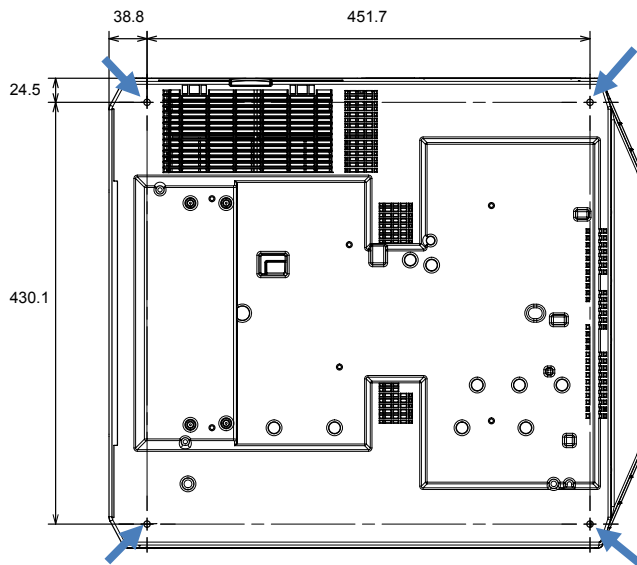

● Screw holes for ceiling mount: 4 (M6)

These screw holes normally have adjustable feet attached to them. If the product is to be suspended from the ceiling, the adjustable feet need to be removed.