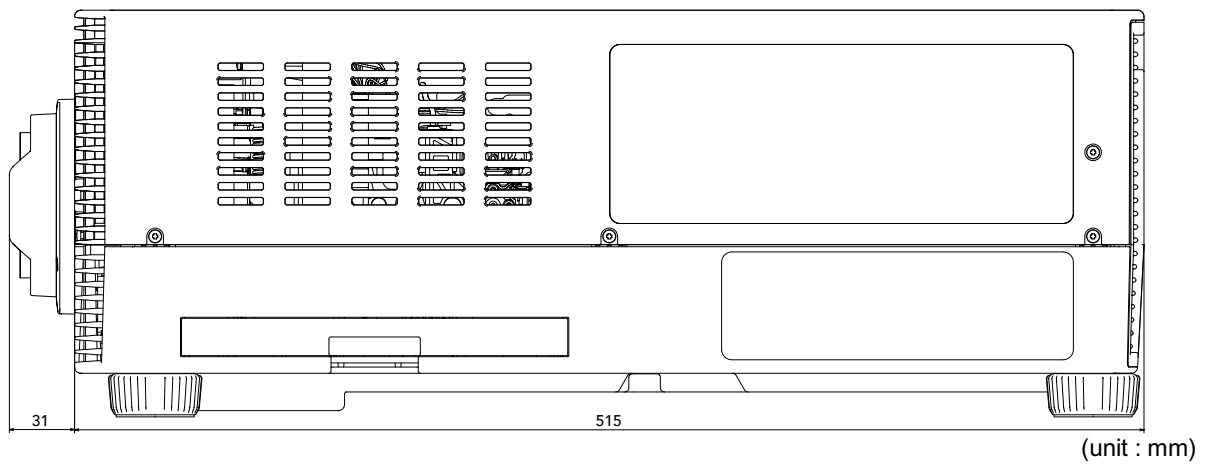

■Specifications

1. Basic specifications

F number	2.09-2.34
Focal length	15.56-23.34 mm
Zoom ratio	1.5x
Driving	Powered
Weight	1065g
Length	183.7 mm
Fixation method	Spigot type

2. Projection performance

Image size	40-600 size
Distance	W 0.86-12.93m T 1.28-19.52m
Distance for 100" image	2.15-3.23m
Throw ratio	1.00:1-1.50:1
Lens shift	V 55%/-15% H 10%/-10%

3. Image size and Projection distance

Image size (16:10)			RS-SL05WZ	
Diagonal [inches]	Width [cm]	Height [cm]	L(W)[m]	L(T) [m]
40	86	54	0.86	1.28
60	129	81	1.29	1.93
80	172	108	1.72	2.58
100	215	135	2.15	3.23
120	258	162	2.59	3.88
150	323	202	3.23	4.86
200	431	269	4.31	6.49
250	538	337	5.39	8.12
300	646	404	6.46	9.75
350	754	471	7.54	11.38
400	862	538	8.62	13.00
450	969	606	9.69	14.63
500	1077	673	10.77	16.26
550	1185	740	11.85	17.89
600	1292	808	12.93	19.52

4. Applicable projector

Group A WUX7500/WUX6700/WUX5800
Group B WUX7000Z /WUX6600Z/ WUX5800Z

■Dimensions

[Group A]

[Group B]