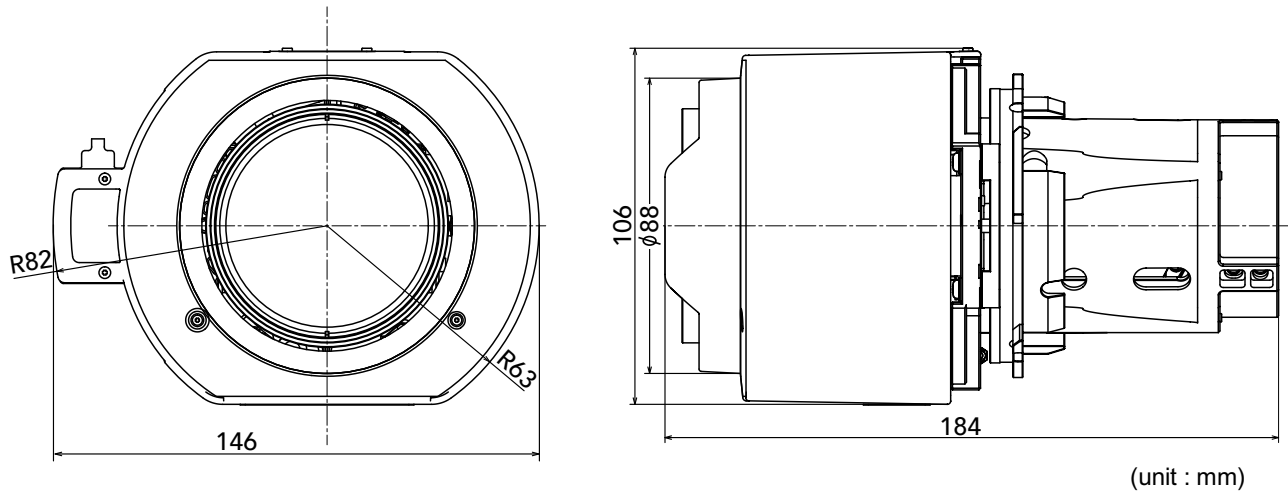

■Dimensions