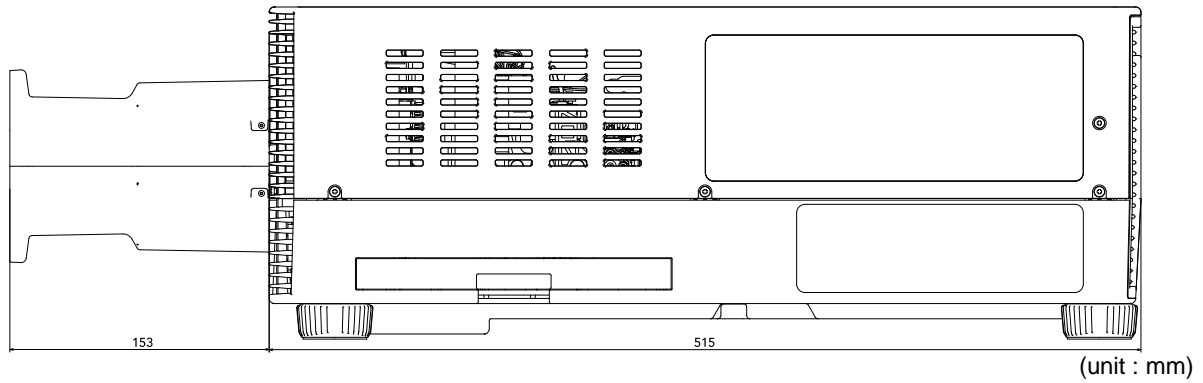

■Specifications

1. Basic specifications

F number	2.4
Focal length	8.39 mm
Zoom ratio	-
Driving	Powered
Weight	1520g
Length	304.3 mm
Fixation method	Spigot type

2. Projection performance

Image size	40-300 size
Distance	0.45-3.51m
Distance for 100" image	1.16m
Throw ratio	0.54:1
Lens shift	V 75%/-15% H 30%/-30%

3. Image size and Projection distance

Image size (16:10)			RS-SL06UW
Diagonal [inches]	Width [cm]	Height [cm]	L(W)[m]
40	86	54	0.45
60	129	81	0.69
80	172	108	0.92
100	215	135	1.16
120	258	162	1.39
150	323	202	1.75
200	431	269	2.33
250	538	337	2.92
300	646	404	3.51

4. Applicable projector

Lamp Model : WUX7500/WUX6700/WUX5800

Laser Model : 4K6021Z/4K6020Z/4K5020Z

WUX7000Z /WUX6600Z/WUX5800Z

■Dimensions

[Lamp Model]

[Laser Model]