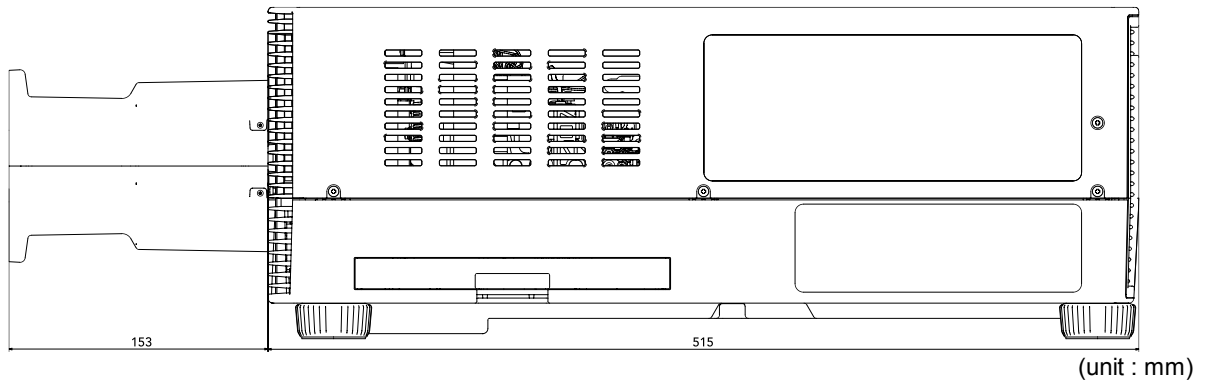

■Dimensions

[Group A]

[Group B]