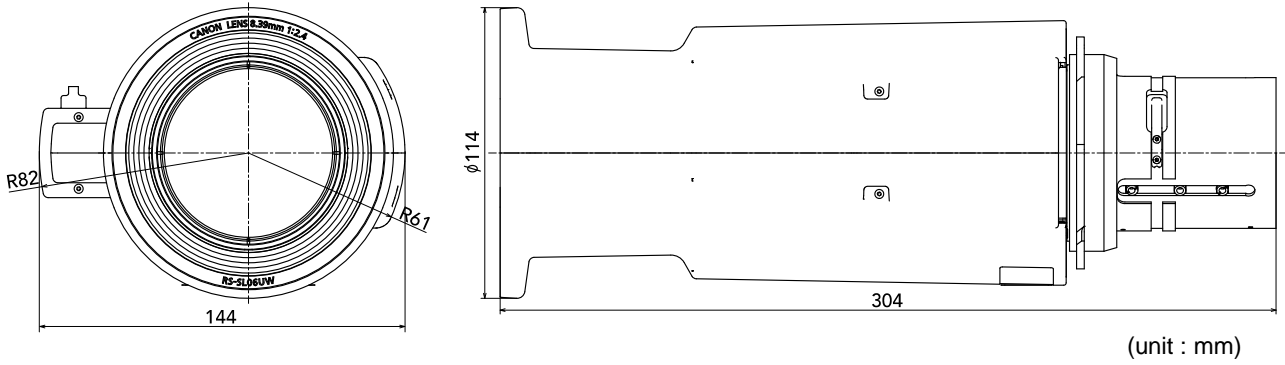

■Dimensions