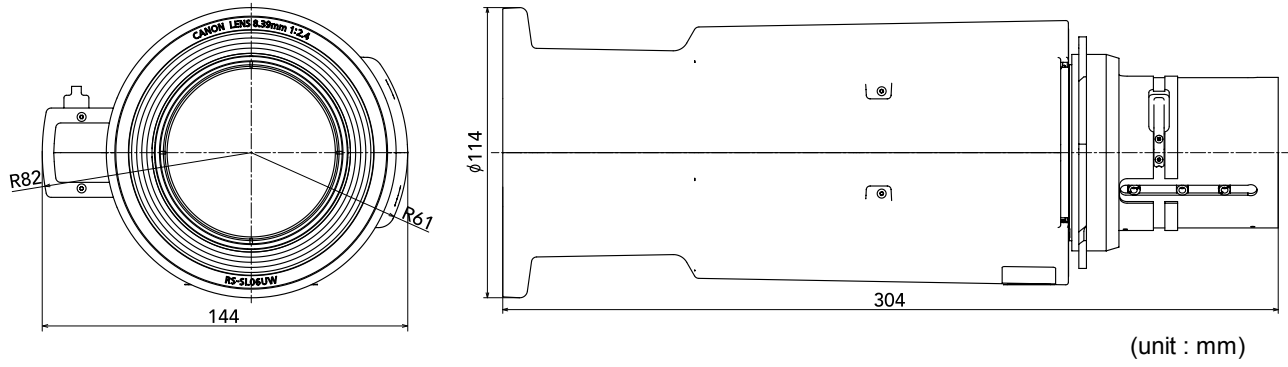

### 1. Basic specifications

F number	2.4
Focal length	8.39 mm
Zoom ratio	-
Driving	Powered
Weight	(TBD)
Length	304.3 mm (TBD)
Fixation method	Spigot type

### 2. Projection performance

Image size	40-300 size
Distance	0.45-3.51m
Distance for 100" image	1.16m
Throw ratio	0.54:1
Lens shift	V 75%/-15% H 30%/-30%

### 3. Image size and Projection distance

Image size (16:10)			RS-SL06UW
Diagonal [inches]	Width [cm]	Height [cm]	L(W)[m]
40	86	54	0.45
60	129	81	0.69
80	172	108	0.92
100	215	135	1.16
120	258	162	1.39
150	323	202	1.75
200	431	269	2.33
250	538	337	2.92
300	646	404	3.51

## ■Dimensions