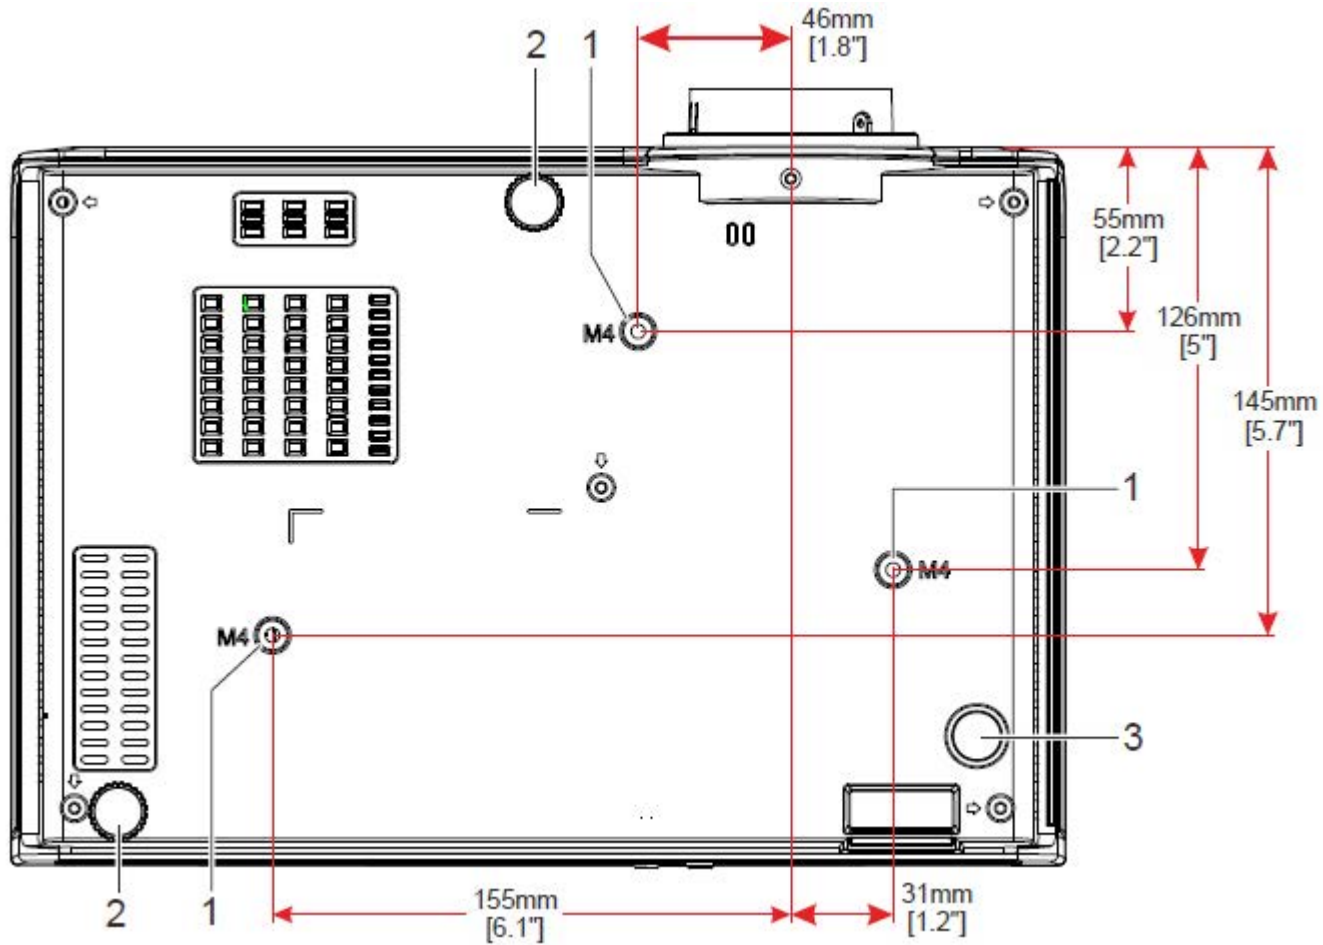

**Canon**

LV-HD420

LV-X420

- 1 Ceiling support holes
- 2 Adjustable feet
- 3 Fixed feet