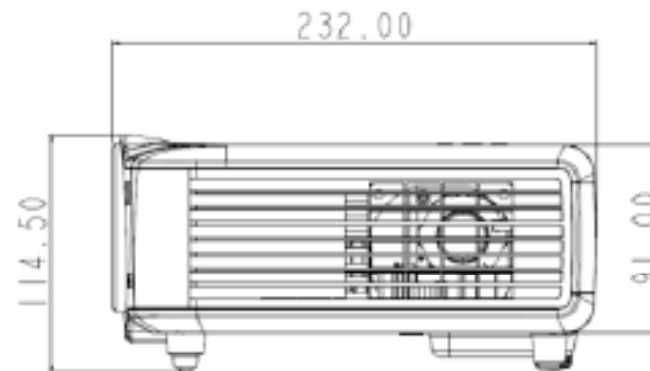

LV-WX300
LV-X300

**Lens center: 96 mm from the left side ("front" is the side where lens is attached.)
68.7 mm from the installed surface**

LV-WX300ST
LV-X300ST

Lens center: 96 mm from the left side ("front" is the side where lens is attached.)
68.7 mm from the installed surface