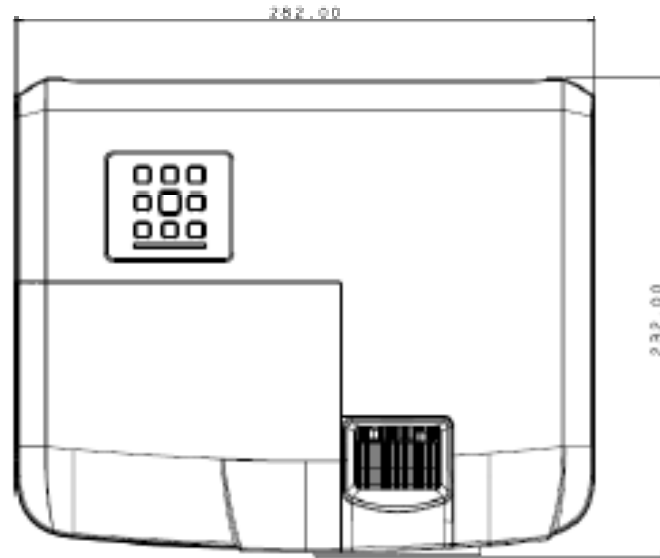

LV-WX300
LV-X300

**Lens center: 96 mm from the left side ("front" is the side where lens is attached.)
68.7 mm from the installed surface**

LV-WX300ST
LV-X300ST

Lens center: 96 mm from the left side ("front" is the side where lens is attached.)
68.7 mm from the installed surface