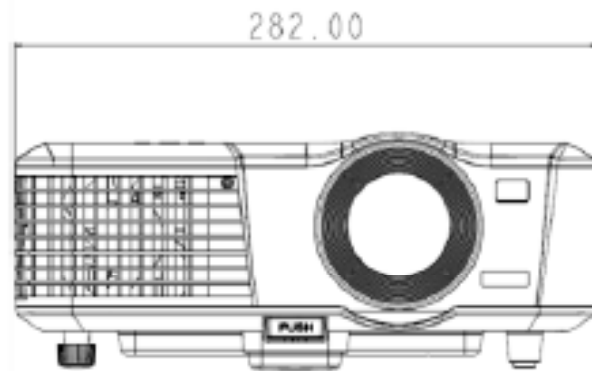

LV-WX300
LV-X300

**Lens center: 96 mm from the left side ("front" is the side where lens is attached.)
68.7 mm from the installed surface**

LV-WX300ST
LV-X300ST

Lens center: 96 mm from the left side ("front" is the side where lens is attached.)
68.7 mm from the installed surface