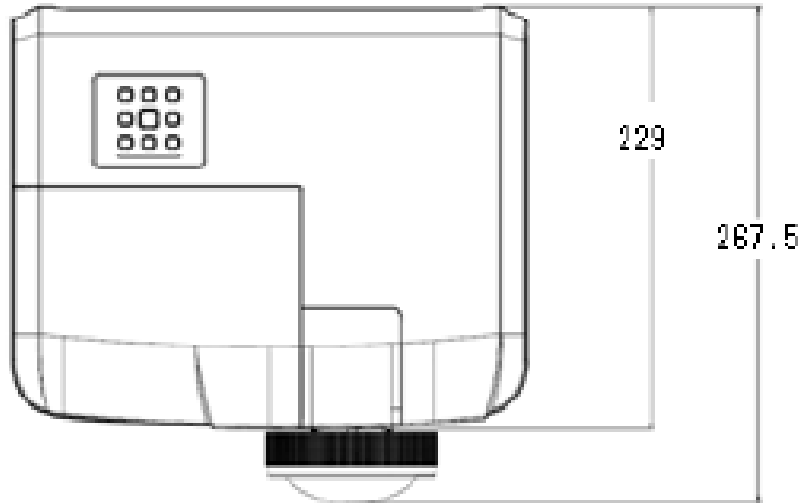

LV-WX300
LV-X300

**Lens center: 96 mm from the left side ("front" is the side where lens is attached.)
68.7 mm from the installed surface**

LV-WX300ST
LV-X300ST

Lens center: 96 mm from the left side ("front" is the side where lens is attached.)
68.7 mm from the installed surface