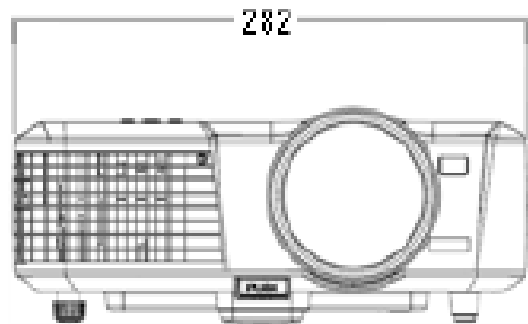

LV-WX300
LV-X300

**Lens center: 96 mm from the left side ("front" is the side where lens is attached.)
68.7 mm from the installed surface**

LV-WX300ST
LV-X300ST

Lens center: 96 mm from the left side ("front" is the side where lens is attached.)
68.7 mm from the installed surface