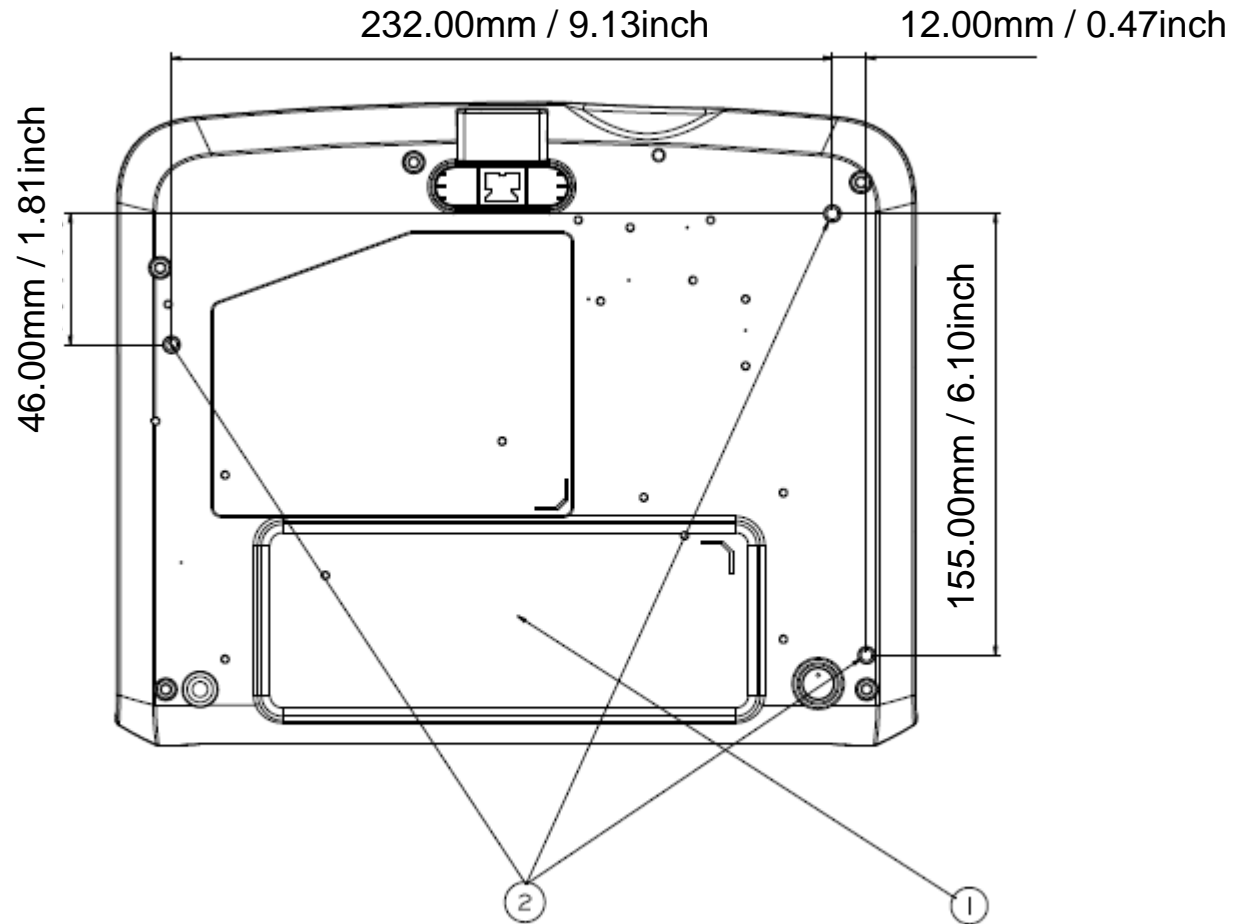

Ceiling mount location

Portable Type

LV-WX320

LV-X320

Short Throw Type

LV-WX310ST

LV-X310ST

CEILING MOUNT SCREW: M4 * MAX L 8MM