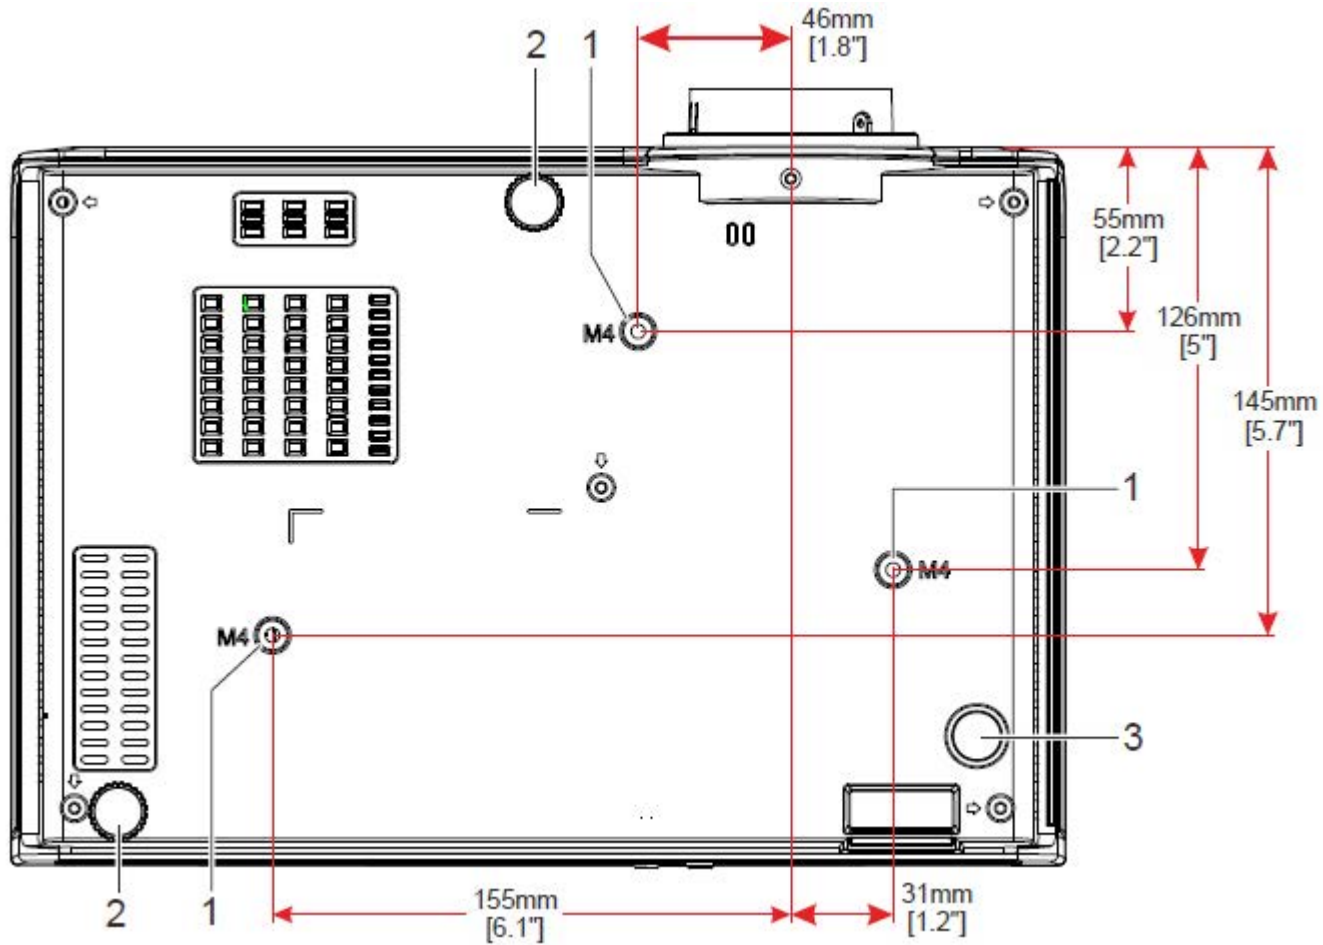

**Canon**

LV-HD420

LV-X420

1 Ceiling support holes

2 Adjustable feet

3 Fixed feet