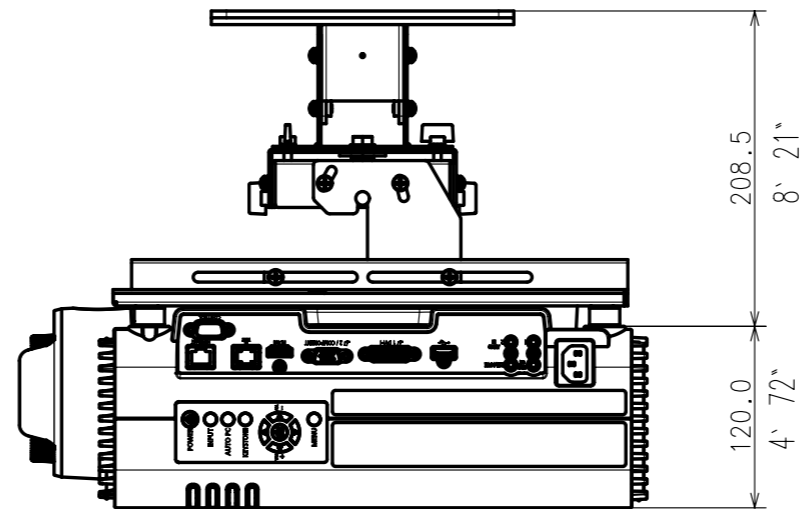

Ceiling Mount
RS-CL16

WUX500ST