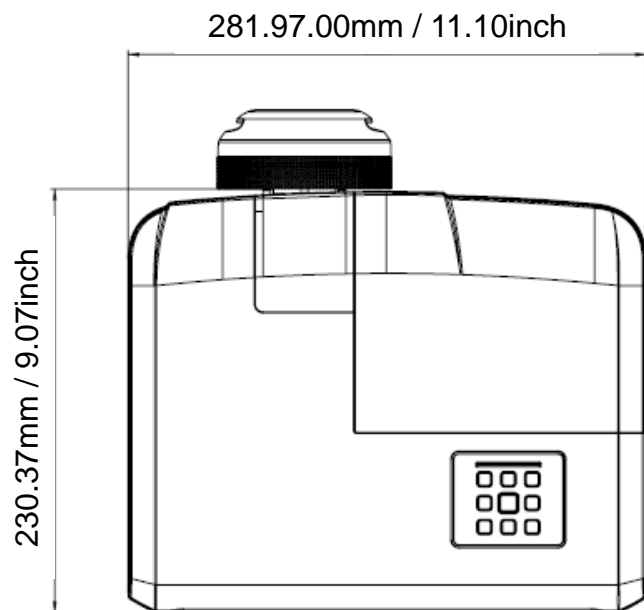

Canon

LV-WX310ST LV-X310ST

Lens center: 96 mm from the left side ("front" is the side where lens is attached.)
68.7 mm from the installed surface