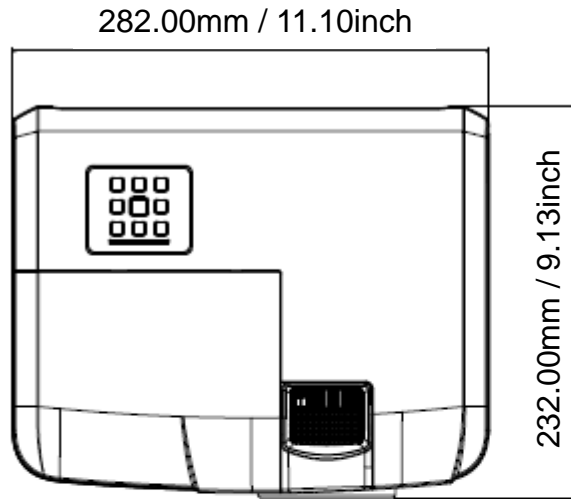

# LV-WX320 LV-X320

**Lens center: 96 mm from the left side ("front" is the side where lens is attached.)  
68.7 mm from the installed surface**